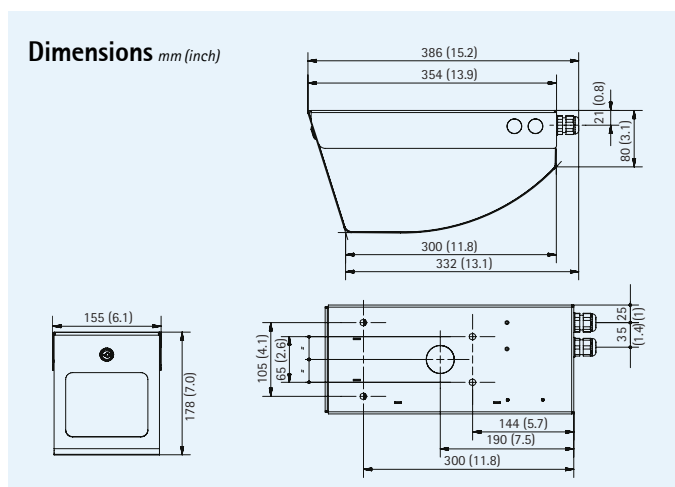

Technical specifications – VT Vandal-Resistant Housing AVTPSC

General	
Supported cameras	AXIS 210, AXIS 210A, AXIS 211, AXIS 211A, AXIS 211M, AXIS 221 and AXIS 223M Network Cameras
Casing	Sheet steel, 1.5 mm thick (0.06") Epoxy polyester powder painted Color: White grey RAL9002 PMMA glass 4 mm (0.15") thick Key lock
Dimensions (H x W x L)	178 x 155 x 354 mm (7.0" x 6.1" x 13.9")
Environment	Indoor Ceiling mount
Approvals	CE according to EN61000-6-3, EN60065, EN50130-4 Impact resistance IK8 according to EN 50102
Weight	3.5 kg (7.7 lb.)
Accessories (not included)	Camera power supply (recommended): - In 100 – 240 V AC, 50/60 Hz - Out 12 V DC, 1 A max Heater OAVTPSCH1 (optional) - Power: in 12 V DC/24 V AC, 20 W, - Operating conditions: on 15 °C +/- 3 °C (59 °F), off 22 °C +/- 3 °C (71 °F)

More information and a configuration tool available at www.axis.com/accessories

Accessories

Camera power supply

Heater OAVTPSCH1