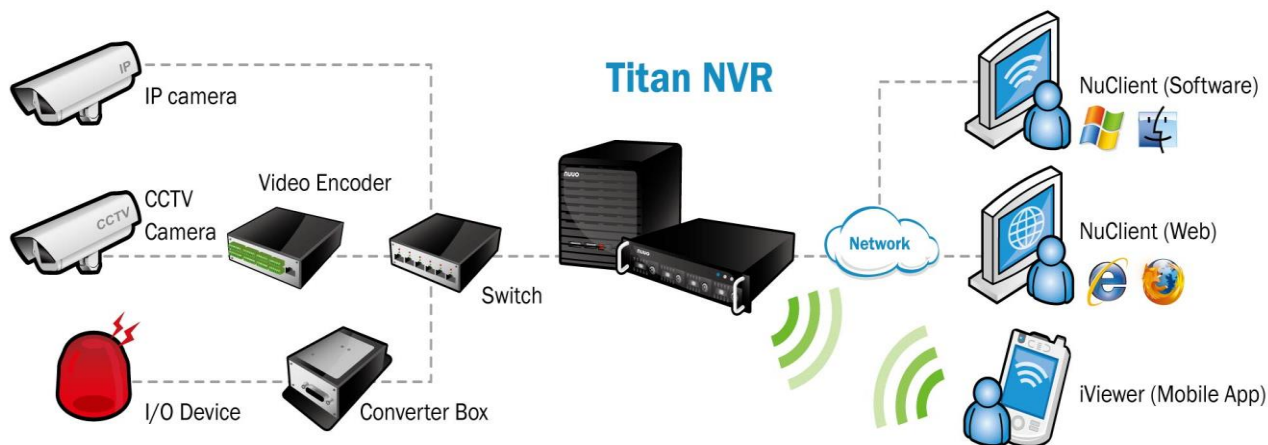

Crystal Series

Features/Support	NT-4040	NT-4040R	NT-8040R	NT-8040RP
Hardware Style	Tower	1U	2U	2U
CPU	Intel Atom	Intel Atom	Intel Core i5	Intel Core i5
RAM	4G	4G	8G	8G
Video Output	VGA	VGA, DVI	VGA, DVI	VGA, DVI
Removable HDD Trays	4xSATA II	4xSATA II	8xSATA II	8xSATA II
Max internal storage*[1]	12TB	12TB	24TB	24TB
Redundant power	X	X	X	V
Server Operating System	Linux	Linux	Linux	Linux
Client Operating System	Windows XP (32-bit) / Win7 (32 and 64-bit)/ Win8 (32 and 64-bit)/ Mac OS X v10.6, 10.7, v10.8			
Number of Cameras per Recording Serve*[2]	64	64	64	64